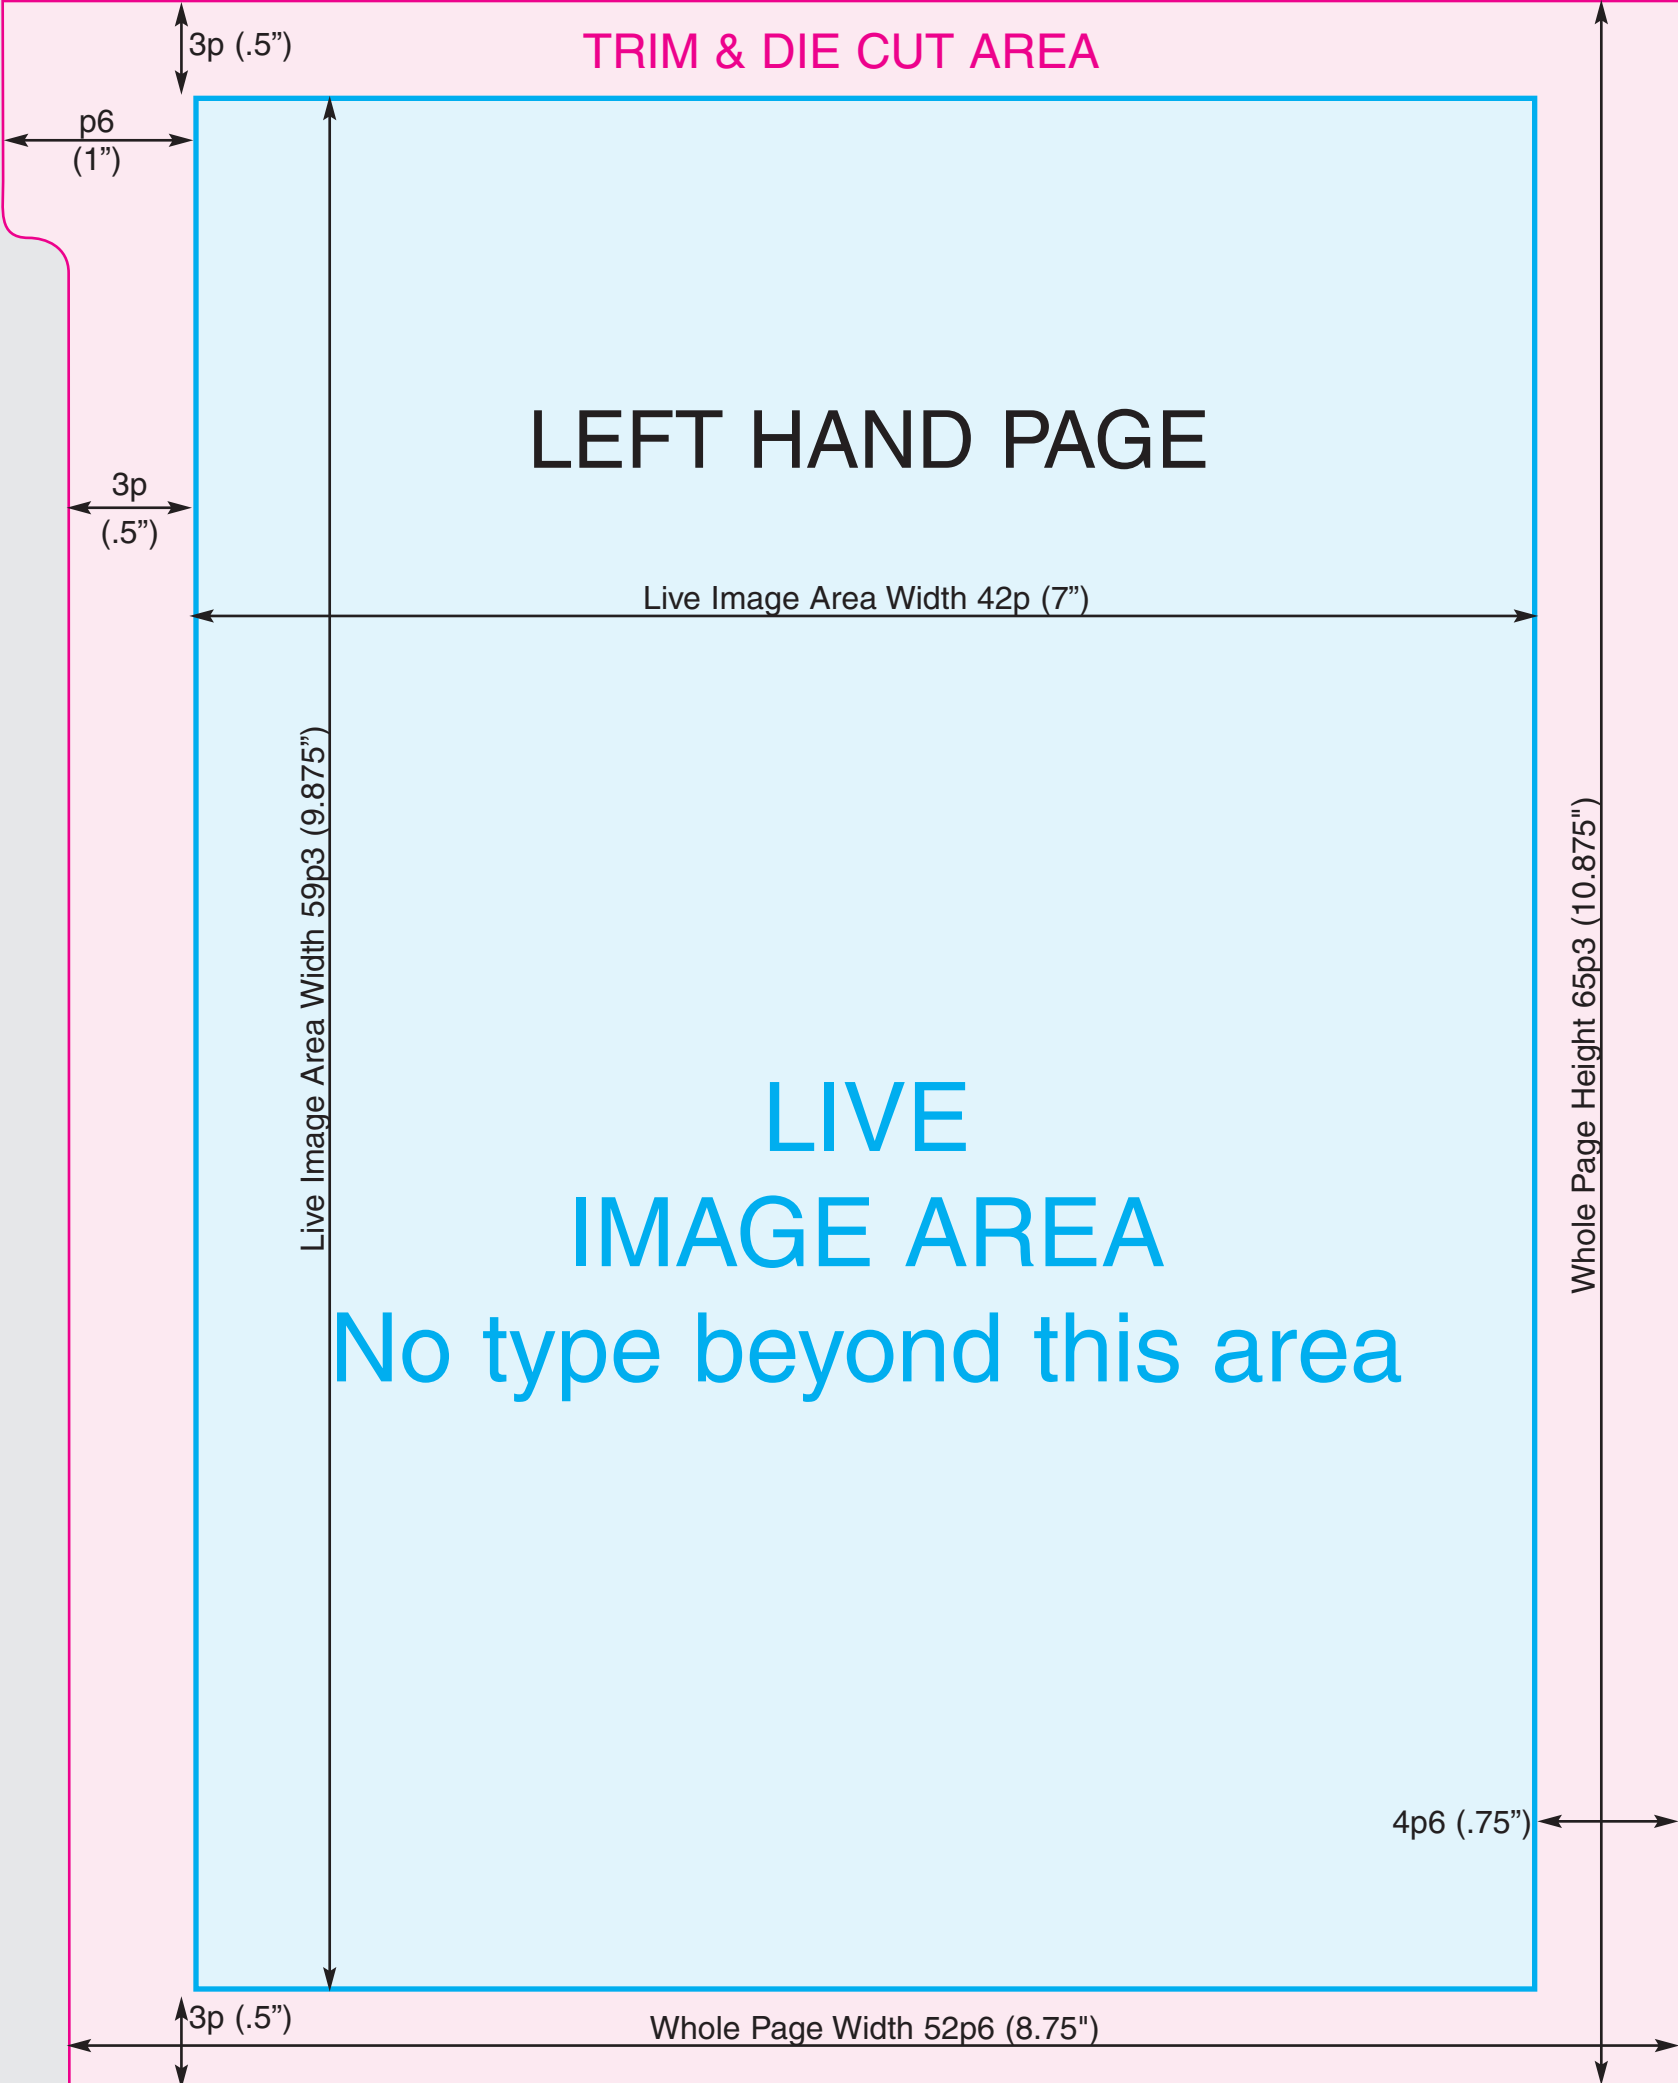

3p (.5") BLEED AREA ALL AROUND

TRIM & DIE CUT AREA

3p (.5")

6p (1")

RIGHT HAND PAGE

3p (.5")

Live Image Area Width 42p (7")

Whole Page Height 65p3 (10.875")

Live Image Area Width 59p3 (9.875")

LIVE  
IMAGE AREA  
No type beyond this area

4p6 (.75")

Whole Page Width 52p6 (8.75")

3p (.5")

3p (.5") BLEED AREA ALL AROUND

3p (.5") BLEED AREA ALL AROUND

TRIM & DIE CUT AREA

LEFT HAND PAGE

Live Image Area Width 42p (7")

Live Image Area Width 59p3 (9.875")

Whole Page Height 65p3 (10.875")

LIVE  
IMAGE AREA  
No type beyond this area

Whole Page Width 52p6 (8.75")

3p (.5") BLEED AREA ALL AROUND